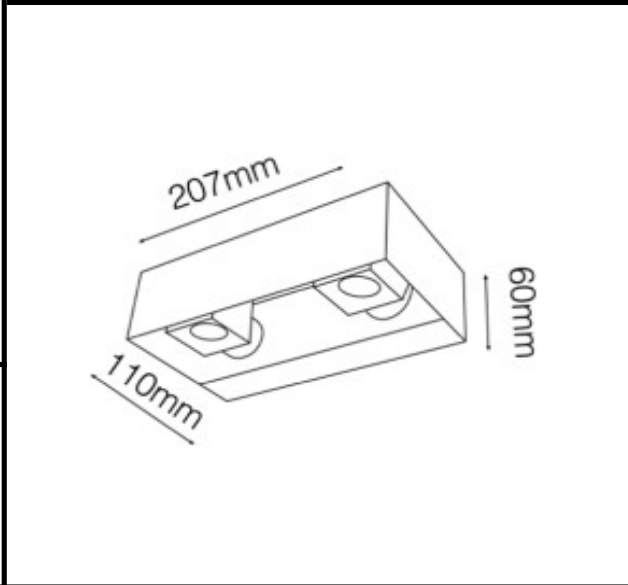

Sovitron Interior Pvt.Ltd.

Model Name	SILAS-K2400 Wall Light/DL-OUC-K2400-12
Description	Wall light (Direct-Indirect)

Technical description	Image
-----------------------	-------

Dimension	L=207mm,W=110mm H=60mm
Frame	Aluminium Die-cast
Color Tempertaure	4000K
Power	2x6W
Total Luminous Flux	540 lm
Efficacy	45 lm/W
IP rating	54
Beam angle	2X30°
Color Rendering	≥80
Mounting	Surface
Optics	Clear Tempered glass
Dimming	NON-Dimmable
Operating Voltage	220-240 VAC
Standard Lifetime	L70 minimum at 50,000 burning hours

Dimension diagram

Remarks:-

Address: Plot #7 Saroorpur-Nangla Industrial Area,Ballabgharh-Sohna Road,Faridabad-121005
Email: info@sovitron.com