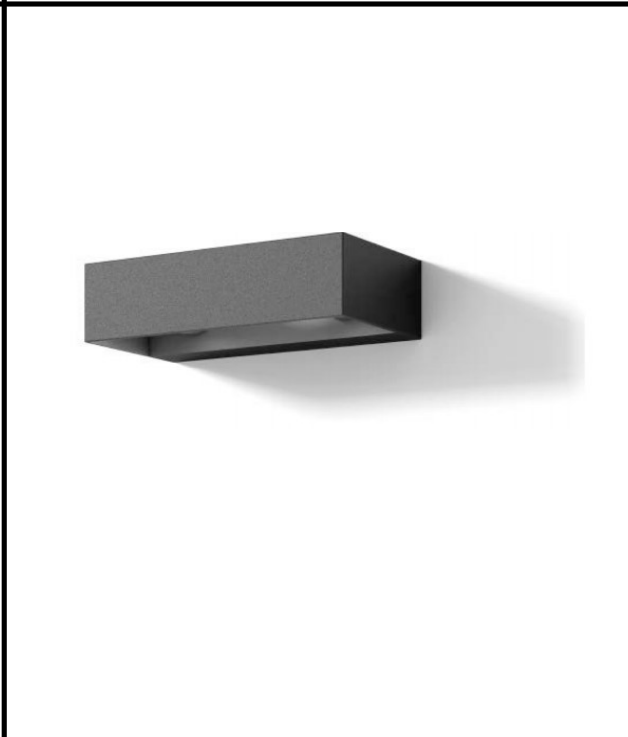

Sovitron Interior Pvt.Ltd.

Model Name	SILAS-K2400 Wall Light/DL-OUC-K2400-12
Description	Wall light (Direct-Indirect)

Technical description	Image
-----------------------	-------

Dimension	L=207mm,W=110mm H=60mm
Frame	Aluminium Die-cast
Color Tempertaure	4000K
Power	2x6W
Total Luminous Flux	540 lm
Efficacy	45 lm/W
IP rating	54
Beam angle	2X30°
Color Rendering	≥80
Mounting	Surface
Optics	Clear Tempered glass
Dimming	NON-Dimmable
Operating Voltage	220-240 VAC
Standard Lifetime	L70 minimum at 50,000 burning hours